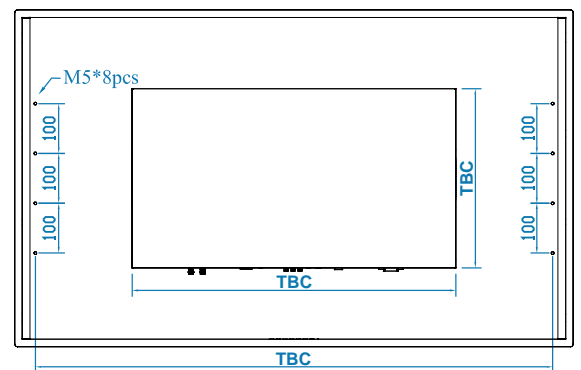

LCD Panel

Manufacturer :	LG
Size (diagonal) :	47" Widescreen TFT
Max resolution :	1920 x 1080
Brightness (cd/m2) :	350
Backlight :	LED
Colors :	16.7 M, 8-bit
Contrast ratio (typ) :	1400 : 1
Viewing angle (H/V) :	178° x 178°
Active area (mm) :	1040 x 585
MTBF (hrs) :	50,000
Signal input :	HDMI / DVI-D / VGA / S-Video / RCA

Casing Color :

Black front panel (RAL 9005)
Dark grey rear case (RAL 7037)

Regulatory :

FCC, CE, RoHS

Power

Input :	Auto-sensing 100 to 240VAC, 50 / 60Hz
Consumption :	Max. 200 Watt, Standby 20 Watt

Dimensions

Product : To be confirmed

Diagrams (mm)

Front View

Side View

Rear View

**Diagrams will be updated soon