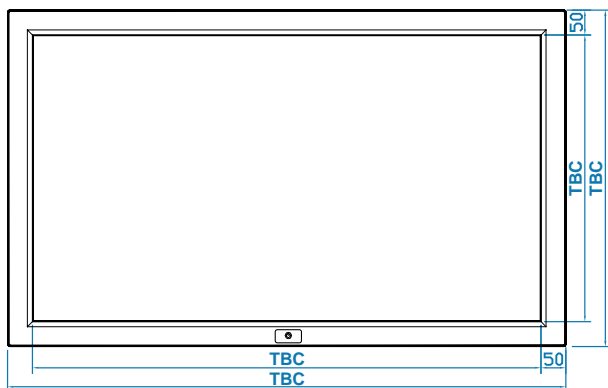

LCD Panel

Manufacturer :	LG
Size (diagonal) :	47" Widescreen TFT
Max resolution :	1920 x 1080
Brightness (cd/m2) :	350
Backlight :	LED
Colors :	16.7 M, 8-bit
Contrast ratio (typ) :	1400 : 1
Viewing angle (H/V) :	178° x 178°
Active area (mm) :	1040 x 585
MTBF (hrs) :	50,000
Signal input :	HDMI / DVI-D / VGA / S-Video / RCA

Casing Color :

Black front panel (RAL 9005)
Dark grey rear case (RAL 7037)

Regulatory :

FCC, CE, RoHS

Power

Input :	Auto-sensing 100 to 240VAC, 50 / 60Hz
Consumption :	Max. 200 Watt, Standby 20 Watt

Dimensions

Product : To be confirmed

Diagrams (mm)

Front View

Side View

Rear View

**Diagrams will be updated soon